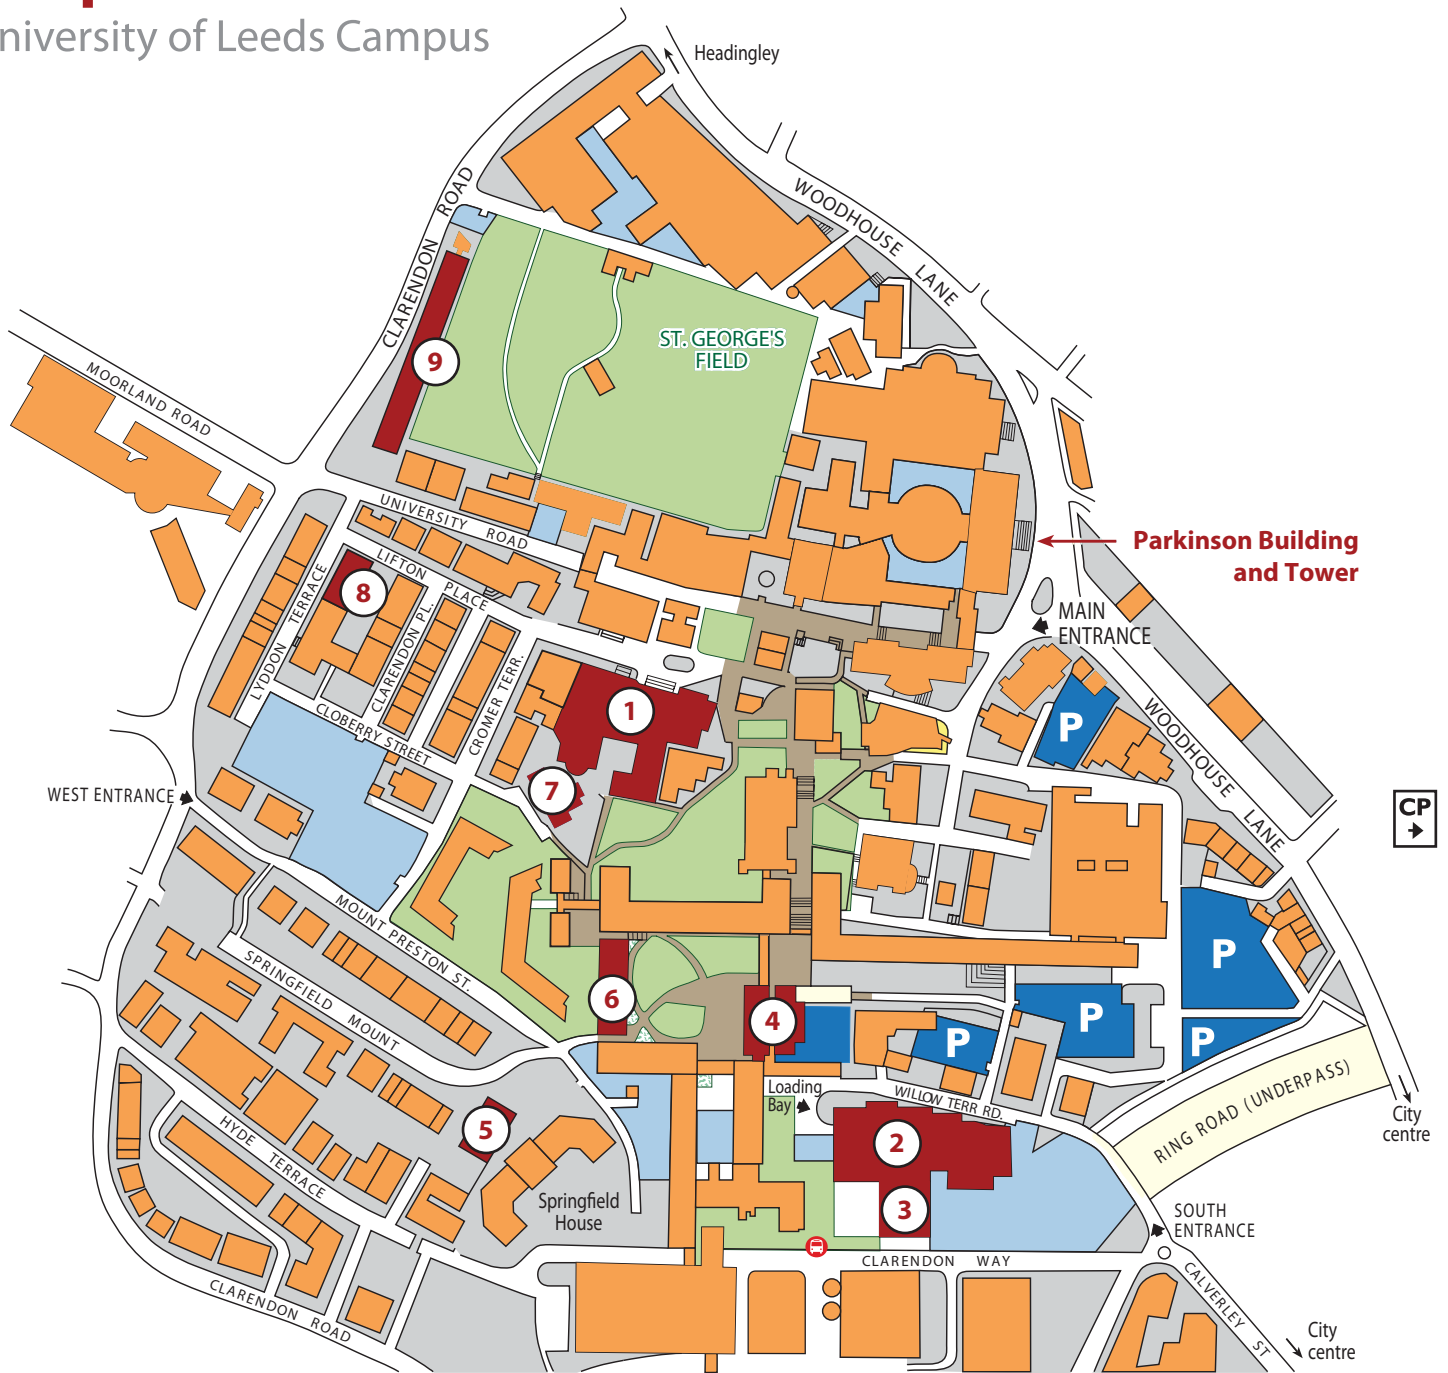

Map

University of Leeds Campus

Key

Conference Venues

1. **Refectory and Leeds University Union.** Wednesday Evening Function
2. **Sports Hall.** Registration, Exhibitors, Posters & Monday Evening Function
3. **Conference Auditorium.** Opening Ceremony, Plenary Lectures, AGM and Awards Ceremony
4. **Roger Stevens Building.** Main Talks
5. **The Faversham.** Social Events & Bar (Tuesday Evening)
6. **IT Suite.** Presentation Upload

Meals & Refreshments

1. **Refectory and Leeds University Union.** Breakfast, Dinner (Tuesday & Wednesday)
2. **Sports Hall.** Tea & Coffee Breaks, Lunch, Dinner (Monday)

Accommodation

7. **Lyddon Hall**
8. **Ellerslie Hall**
9. **Henry Price**

Car Parks

- University visitors' car parks (limited access) 
- Other university car parks 
- Public multi-storey car park 

Free City Bus Stop 

Pedestrian Only Area 

Lawns 